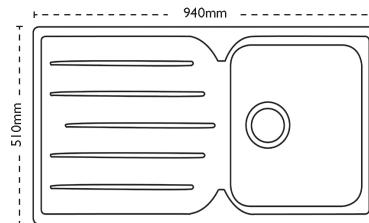

CARRON
P H O E N I X

Adelphi 100 | 127.0285.738

Boasting an ultra-slim, flush-fit edge profile, Adelphi is a sink that melts almost seamlessly into your worksurface, offering an impeccably minimalist appearance. Whether you choose the single or 1.5 bowl option, Adelphi's contemporary and sleek design will remain stylish for years to come. Shown with Henley Chrome tap.

Sink Details

Material:	Stainless Steel
Sink Range:	Adelphi
Min Cabinet Size:	500mm
Colour:	Polished

Unit Dimensions

Left to Right:	940mm
Front to Back:	510mm

Bowl Dimensions

Left to Right:	360mm
Front to Back:	420mm
Height:	200mm