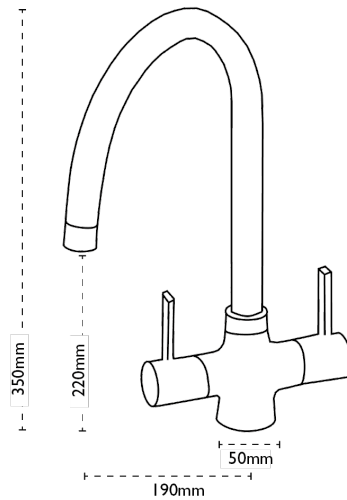

CARRON
P H O E N I X

Alba | 115.0188.558

One of our most popular taps, Alba is a classically styled swan-neck, double-lever tap. Alba will most certainly complement many kitchen styles.

Tap Details

Finish:	Decor Steel
Tap Type:	Two Lever
Valve Type:	Ceramic Disc
Tap Operation:	Quarter-turn lever
Water Pressure:	Low Pressure 0.2-0.5 bar

Tap Dimensions

Tap Height:	350mm
Spout Reach:	190mm