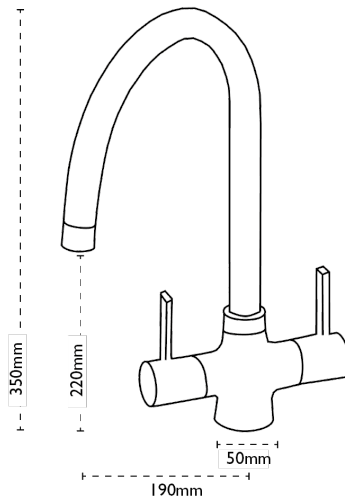

CARRON
P H O E N I X

Alba | 115.0188.558

One of our most popular taps, Alba is a classically styled swan-neck, double-lever tap. Alba will most certainly complement many kitchen styles.

Tap Details

Finish:	Decor Steel
Tap Type:	Two Lever
Valve Type:	Ceramic Disc
Tap Operation:	Quarter-turn lever
Water Pressure:	Low Pressure 0.2-0.5 bar

Tap Dimensions

Tap Height:	350mm
Spout Reach:	190mm