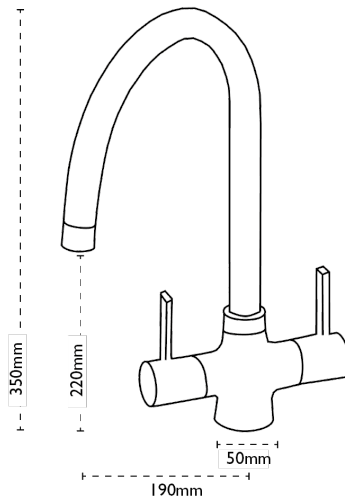

CARRON
P H O E N I X

Alba | 115.0068.379

One of our most popular taps, Alba is a classically styled swan-neck, double-lever tap. Alba will most certainly complement many kitchen styles.

Tap Details

Finish:	Chrome
Tap Type:	Two Lever
Valve Type:	Ceramic Disc
Tap Operation:	Quarter-turn lever
Water Pressure:	Low Pressure 0.2-0.5 bar

Tap Dimensions

Tap Height:	350mm
Spout Reach:	190mm