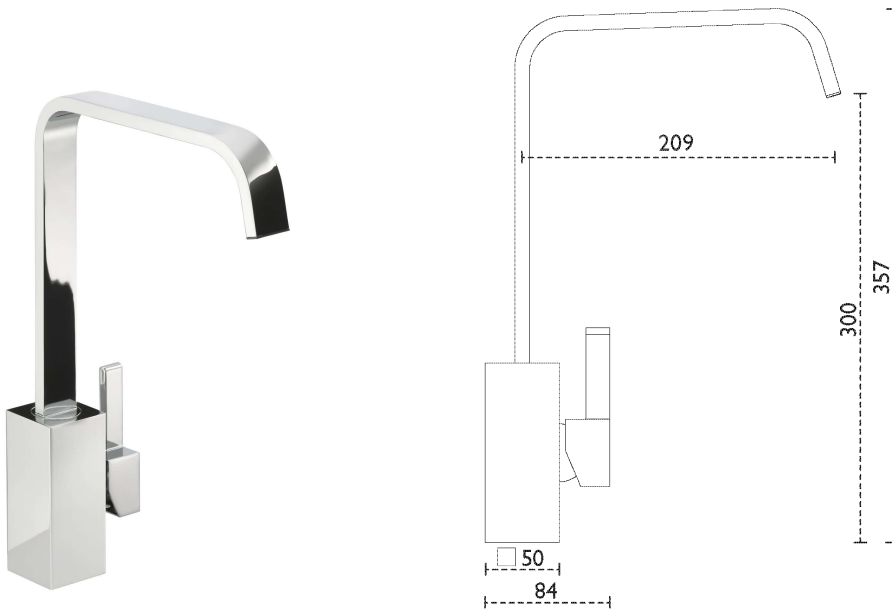

## Ardenza | 115.0605.463

The Ardenza's single lever handle and slim profile spout provide an impeccable accompaniment to all contemporary sinks.

Replaces the Elen Optima.

NB: PRODUCT DISCONTINUED MARCH 2024

### Tap Details

<b>Finish:</b>	Chrome
<b>Tap Type:</b>	Single Lever
<b>Valve Type:</b>	Ceramic Cartridge
<b>Tap Operation:</b>	Single Lever
<b>Water Pressure:</b>	Medium Pressure 0.5-1.2 bar

### Tap Dimensions

<b>Tap Height:</b>	294mm
<b>Spout Reach:</b>	209mm