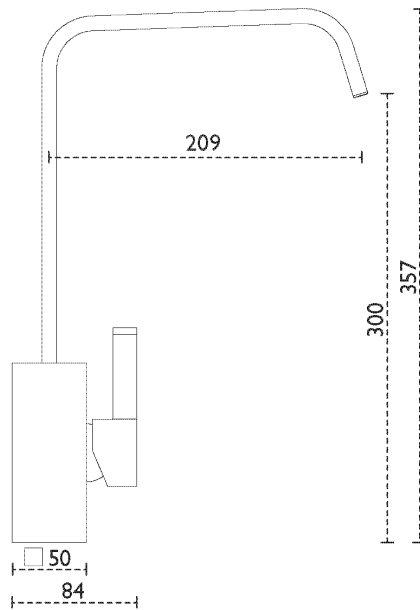

CARRON
P H O E N I X

Ardenza | 115.0605.463

The Ardenza's single lever handle and slim profile spout provide an impeccable accompaniment to all contemporary sinks.

Replaces the Elen Optima.

NB: PRODUCT DISCONTINUED MARCH 2024

Tap Details

Finish:	Chrome
Tap Type:	Single Lever
Valve Type:	Ceramic Cartridge
Tap Operation:	Single Lever
Water Pressure:	Medium Pressure 0.5-1.2 bar

Tap Dimensions

Tap Height:	294mm
Spout Reach:	209mm