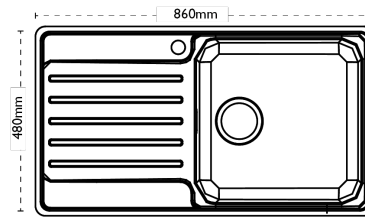

CARRON
P H O E N I X

Atoll 90 | 127.0576.501

The Atoll stainless steel inset sinks are appealing to all kitchen types. With their generously large bowls and crisp drainer grooves, these sinks are both stylish and practical at the same time. Shown with Henley Chrome Tap.

Sink Details

Material:	Stainless Steel
Sink Range:	Atoll
Min Cabinet Size:	600mm
Colour:	Brushed

Unit Dimensions

Left to Right:	860mm
Front to Back:	480mm

Bowl Dimensions

Left to Right:	420mm
Front to Back:	415mm
Height:	200mm