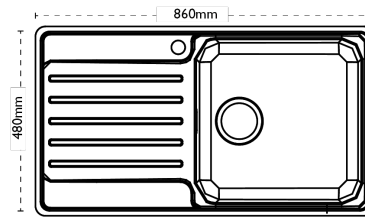

Sink Details

Material:	Stainless Steel
Sink Range:	Atoll
Min Cabinet Size:	600mm
Colour:	Brushed

Unit Dimensions

Left to Right:	860mm
Front to Back:	480mm

Bowl Dimensions

Left to Right:	420mm
Front to Back:	415mm
Height:	200mm

Cut-Out Dimensions

Left to Right: 837mm

Front to Back: 457mm

Cut-Out Dimensions

Tap Hole: 35mm