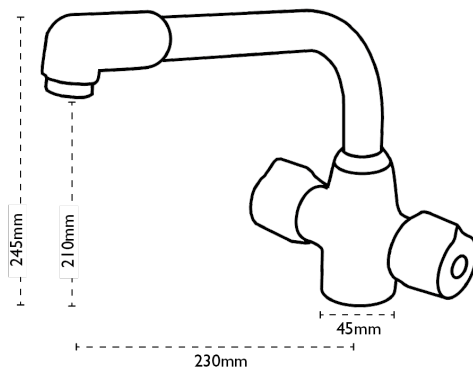

CARRON
P H O E N I X

Aztec | 115.0019.342

Space-friendly, slim and low profile, the perfectly practical Aztec will suit any kitchen style.

Tap Details

Finish:	Chrome
Tap Type:	Two Lever
Valve Type:	Ceramic Disc
Tap Operation:	Quarter-turn lever
Water Pressure:	Low Pressure 0.2-0.5 bar

Tap Dimensions

Tap Height:	231mm
Spout Reach:	220mm