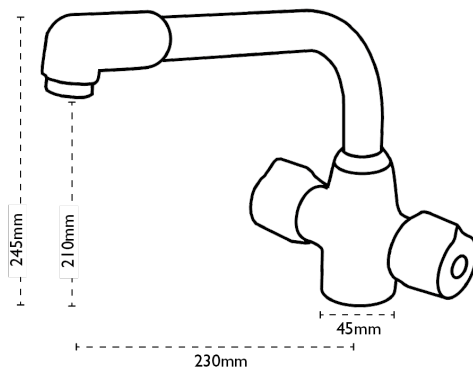

CARRON
P H O E N I X

Aztec | 115.0019.342

Space-friendly, slim and low profile, the perfectly practical Aztec will suit any kitchen style.

Tap Details

| | |
|------------------------|--------------------------|
| Finish: | Chrome |
| Tap Type: | Two Lever |
| Valve Type: | Ceramic Disc |
| Tap Operation: | Quarter-turn lever |
| Water Pressure: | Low Pressure 0.2-0.5 bar |

Tap Dimensions

| | |
|---------------------|-------|
| Tap Height: | 231mm |
| Spout Reach: | 220mm |