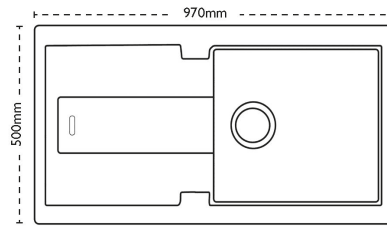

CARRON
P H O E N I X

Bali 105 | 114.0159.244

Bali brings a superb combination of style and grace to any kitchen space following the 'less is more' rule of styling. Available in three models and complemented by a range of modern yet practical accessories, Bali offers both simplicity and functionality for any busy kitchen. Shown with Henley Chrome Tap.

Sink Details

Material:	Granite
Sink Range:	Bali
Min Cabinet Size:	600mm
Colour:	Onyx

Unit Dimensions

Left to Right:	970mm
Front to Back:	500mm

Bowl Dimensions

Left to Right:	460mm
Front to Back:	390mm
Height:	190mm