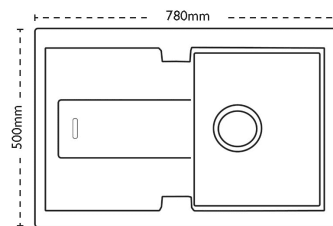

### Sink Details

<b>Material:</b>	Granite
<b>Sink Range:</b>	Bali
<b>Min Cabinet Size:</b>	600mm
<b>Colour:</b>	Polar White

### Unit Dimensions

<b>Left to Right:</b>	970mm
<b>Front to Back:</b>	500mm

### Bowl Dimensions

<b>Left to Right:</b>	460mm
<b>Front to Back:</b>	390mm
<b>Height:</b>	190mm

## Cut-Out Dimensions

**Left to Right:** 954mm

**Front to Back:** 484mm