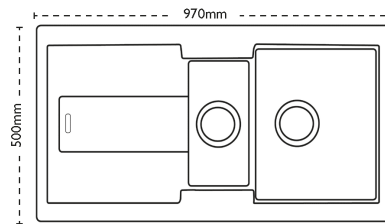

Sink Details

Material:	Granite
Sink Range:	Bali
Min Cabinet Size:	600mm
Colour:	Onyx

Unit Dimensions

Left to Right:	970mm
Front to Back:	500mm

Bowl Dimensions

Left to Right:	350mm
Front to Back:	390mm
Height:	190mm

Second Bowl Dimensions

Left to Right:	160mm
-----------------------	-------

Front to Back: 320mm

Height: 120mm

Cut-Out Dimensions

Left to Right: 954mm

Front to Back: 484mm

Cut-Out Dimensions

Tap Hole: 35mm to be removed at installation