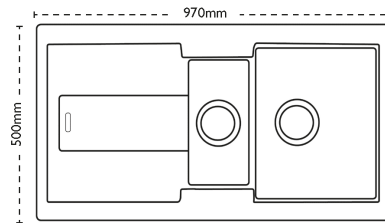

Sink Details

Material:	Granite
Sink Range:	Bali
Min Cabinet Size:	600mm
Colour:	Polar White

Unit Dimensions

Left to Right:	970mm
Front to Back:	500mm

Bowl Dimensions

Left to Right:	350mm
Front to Back:	390mm
Height:	190mm

Second Bowl Dimensions

Left to Right: 160mm
Front to Back: 320mm
Height: 120mm

Cut-Out Dimensions

Left to Right: 954mm
Front to Back: 484mm

Cut-Out Dimensions

Tap Hole: 35mm to be removed at installation