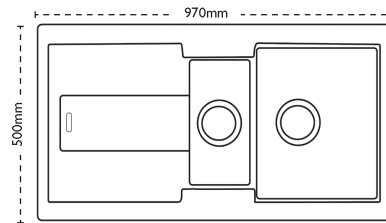

CARRON
P H O E N I X

Bali 150 | 114.0055.865

Bali brings a superb combination of style and grace to any kitchen space following the 'less is more' rule of styling. Available in three models and complemented by a range of modern yet practical accessories, Bali offers both simplicity and functionality for any busy kitchen. Shown with Henley Chrome Tap.

Sink Details

Material:	Granite
Sink Range:	Bali
Min Cabinet Size:	600mm
Colour:	Stone Grey

Unit Dimensions

Left to Right:	970mm
Front to Back:	500mm

Bowl Dimensions

Left to Right:	350mm
Front to Back:	390mm
Height:	190mm

Second Bowl Dimensions