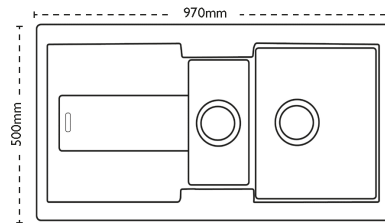

CARRON
P H O E N I X

Bali 150 | 114.0055.865

Bali brings a superb combination of style and grace to any kitchen space following the 'less is more' rule of styling. Available in three models and complemented by a range of modern yet practical accessories, Bali offers both simplicity and functionality for any busy kitchen. Shown with Henley Chrome Tap.

Sink Details

Material:	Granite
Sink Range:	Bali
Min Cabinet Size:	600mm
Colour:	Stone Grey

Unit Dimensions

Left to Right:	970mm
Front to Back:	500mm

Bowl Dimensions

Left to Right:	350mm
Front to Back:	390mm
Height:	190mm

Second Bowl Dimensions