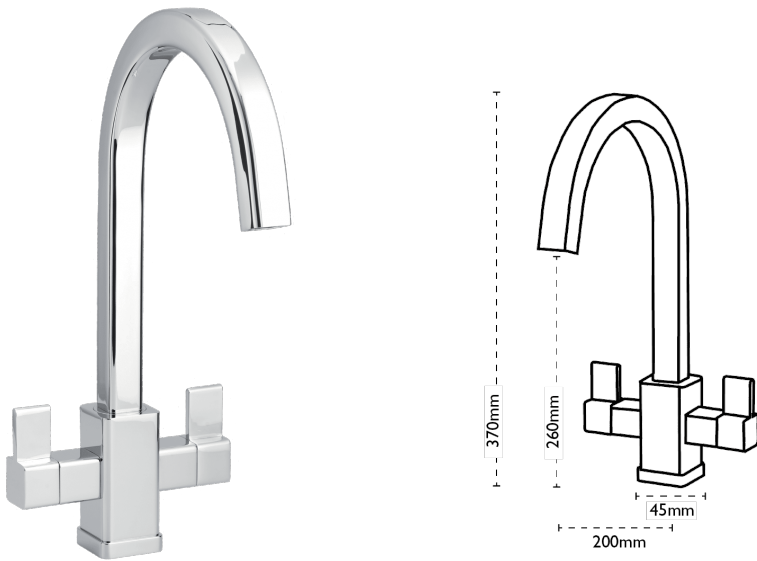

CARRON
P H O E N I X

Bali | 115.0193.014

Styled to complement the Bali range of sinks, the Bali tap features straight, simple lines, paddle handles and a classic swan neck.

NB: PRODUCT DISCONTINUED MARCH 2024

Tap Details

Finish:	Chrome
Tap Type:	Two Lever
Valve Type:	Ceramic Cartridge
Tap Operation:	Two Lever
Water Pressure:	Medium Pressure 0.5-1.2 bar

Tap Dimensions

Tap Height:	370mm
Spout Reach:	200mm

Additional Information

Other:

Ceramic valves. Quarter turn action. Single flow tap.
Flow Regulator for this model available upon request.