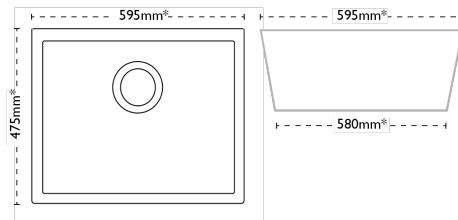

### Sink Details

<b>Material:</b>	Ceramic
<b>Sink Range:</b>	Belfast
<b>Min Cabinet Size:</b>	600mm
<b>Colour:</b>	White

### Unit Dimensions

<b>Left to Right:</b>	595mm
<b>Front to Back:</b>	475mm
<b>Height:</b>	220mm

### Bowl Dimensions

<b>Left to Right:</b>	550mm
<b>Front to Back:</b>	420mm

**Height:**

200mm