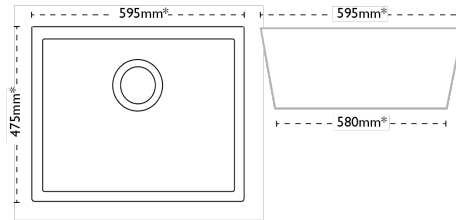

Ceramic sink dimensions may vary +/- 2% due to the firing process.

NB An Extended Flange is required if fitting a WDU to a Ceramic sink.

Sink Details

Material:	Ceramic
Sink Range:	Belfast
Min Cabinet Size:	600mm
Colour:	White

Unit Dimensions

Left to Right:	595mm
Front to Back:	475mm
Height:	220mm

Bowl Dimensions

Left to Right:	550mm
Front to Back:	420mm

Height:

200mm