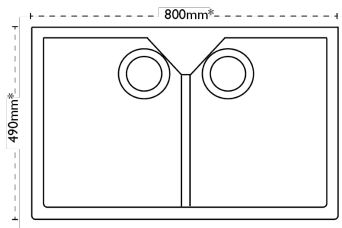

### Sink Details

<b>Material:</b>	Ceramic
<b>Sink Range:</b>	Belfast
<b>Min Cabinet Size:</b>	800mm
<b>Colour:</b>	White

### Unit Dimensions

<b>Left to Right:</b>	800mm
<b>Front to Back:</b>	490mm
<b>Height:</b>	220mm

## Bowl Dimensions

**Left to Right:** 365mm

**Front to Back:** 450mm

**Height:** 200mm

## Second Bowl Dimensions

**Left to Right:** 365mm

**Front to Back:** 450mm

**Height:** 200mm