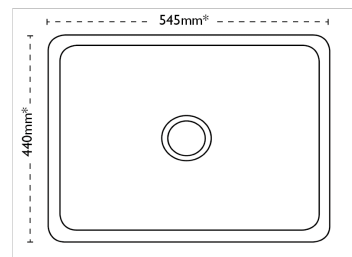

Ceramic sink dimensions may vary +/- 2% due to the firing process.

NB An Extended Flange is required if fitting a WDU to a Ceramic sink.

Previous FUN number prior to August 2021 was 126.0315.702.

Sink Details

Material:	Ceramic
Sink Range:	Carlow
Min Cabinet Size:	600mm
Colour:	White

Unit Dimensions

Left to Right:	545mm
Front to Back:	440mm
Height:	200mm

Bowl Dimensions

Left to Right:	492mm
Front to Back:	388mm
Height:	176mm