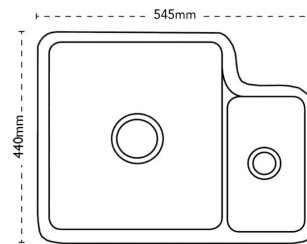

Ceramic sink dimensions may vary +/- 2% due to the firing process.

NB: The template shows an overhang of 25mm on each side.

NB An Extended Flange is required if fitting a WDU to a Ceramic sink.

Previous FUN number prior to August 2021 was 126.0315.703.

Sink Details

Material:	Ceramic
Sink Range:	Carlow
Min Cabinet Size:	600mm
Colour:	White

Unit Dimensions

Left to Right:	545mm
Front to Back:	440mm
Height:	200mm

Bowl Dimensions

Left to Right:	332mm
Front to Back:	386mm
Height:	176mm

Second Bowl Dimensions

Left to Right:	144mm
Front to Back:	274mm
Height:	120mm