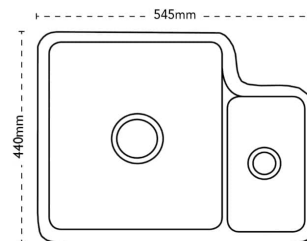

Ceramic sink dimensions may vary +/- 2% due to the firing process.

NB: The template shows an overhang of 25mm on each side.

NB An Extended Flange is required if fitting a WDU to a Ceramic sink.

Previous FUN number prior to August 2021 was 126.0315.703.

Sink Details

Material:	Ceramic
Sink Range:	Carlow
Min Cabinet Size:	600mm
Colour:	White

Unit Dimensions

Left to Right:	545mm
Front to Back:	440mm
Height:	200mm

Bowl Dimensions

Left to Right:	332mm
Front to Back:	386mm
Height:	176mm

Second Bowl Dimensions

Left to Right:	144mm
Front to Back:	274mm
Height:	120mm