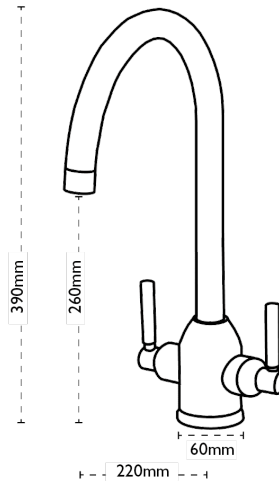

### Tap Details

<b>Finish:</b>	Decor Steel
<b>Tap Type:</b>	Two Lever
<b>Valve Type:</b>	Ceramic Cartridge
<b>Tap Operation:</b>	Two Lever
<b>Water Pressure:</b>	Low Pressure 0.2-0.5 bar

### Tap Dimensions

<b>Tap Height:</b>	390mm
<b>Spout Reach:</b>	220mm