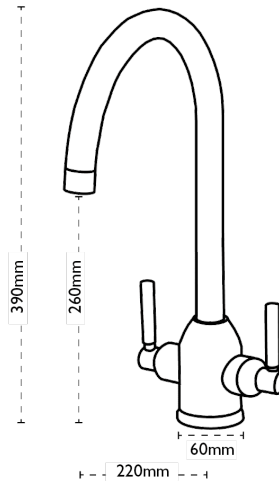

### Tap Details

|                        |                          |
|------------------------|--------------------------|
| <b>Finish:</b>         | Decor Steel              |
| <b>Tap Type:</b>       | Two Lever                |
| <b>Valve Type:</b>     | Ceramic Cartridge        |
| <b>Tap Operation:</b>  | Two Lever                |
| <b>Water Pressure:</b> | Low Pressure 0.2-0.5 bar |

### Tap Dimensions

|                     |       |
|---------------------|-------|
| <b>Tap Height:</b>  | 390mm |
| <b>Spout Reach:</b> | 220mm |