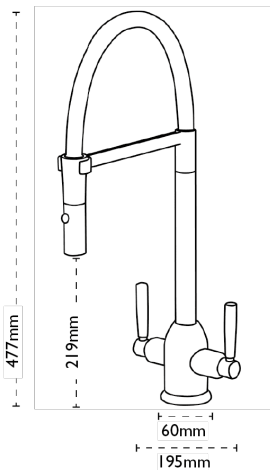

## Dante Pull Out | 115.0433.945

This tall professional style tap features a Black silicone hose which can be used for directional control for large or multi-bowl sinks. Available in 2 other colourways: White or Grey.

### Tap Details

<b>Finish:</b>	Black
<b>Tap Type:</b>	Pull-Out Nozzle
<b>Valve Type:</b>	Ceramic Disc
<b>Tap Operation:</b>	Two Lever
<b>Water Pressure:</b>	Medium Pressure 0.5-1.2 bar

### Tap Dimensions

<b>Tap Height:</b>	477mm
<b>Spout Reach:</b>	188mm