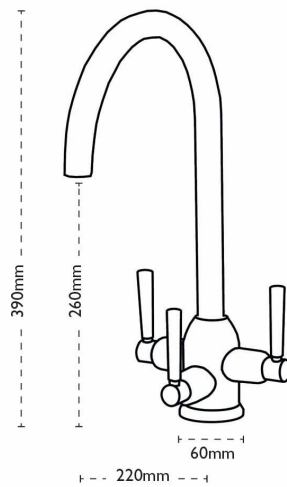

Tap Details

Finish:	Chrome
Tap Type:	Filter
Valve Type:	Ceramic Disc
Tap Operation:	Quarter-turn lever
Water Pressure:	Medium Pressure 0.5-1.2 bar

Tap Dimensions

Tap Height:	390mm
Spout Reach:	220mm