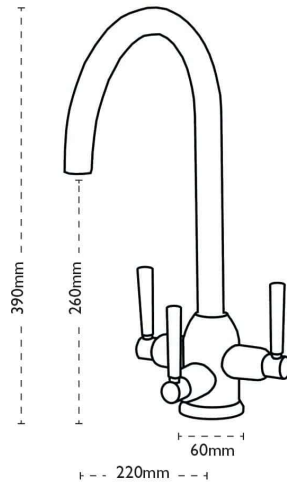

Tap Details

Finish:	Chrome
Tap Type:	Filter
Valve Type:	Ceramic Disc
Tap Operation:	Quarter-turn lever
Water Pressure:	Medium Pressure 0.5-1.2 bar

Tap Dimensions

Tap Height:	390mm
Spout Reach:	220mm