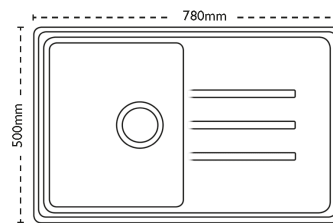

Sink Details

Material:	Granite
Sink Range:	Debut
Min Cabinet Size:	500mm
Colour:	Coffee (was Champagne)

Unit Dimensions

Left to Right:	780mm
Front to Back:	500mm

Bowl Dimensions

Left to Right:	340mm
Front to Back:	420mm
Height:	200mm

Cut-Out Dimensions

Left to Right: 764mm

Front to Back: 484mm

Cut-Out Dimensions

Tap Hole: 35mm to be removed at installation