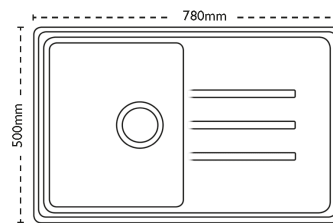

### Sink Details

<b>Material:</b>	Granite
<b>Sink Range:</b>	Debut
<b>Min Cabinet Size:</b>	500mm
<b>Colour:</b>	Onyx

### Unit Dimensions

<b>Left to Right:</b>	780mm
<b>Front to Back:</b>	500mm

### Bowl Dimensions

<b>Left to Right:</b>	340mm
<b>Front to Back:</b>	420mm
<b>Height:</b>	200mm

## Cut-Out Dimensions

**Left to Right:** 764mm

**Front to Back:** 484mm