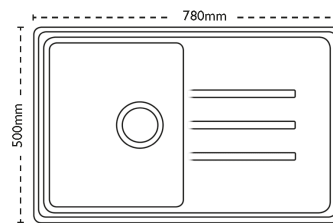

Sink Details

Material:	Granite
Sink Range:	Debut
Min Cabinet Size:	500mm
Colour:	Onyx

Unit Dimensions

Left to Right:	780mm
Front to Back:	500mm

Bowl Dimensions

Left to Right:	340mm
Front to Back:	420mm
Height:	200mm

Cut-Out Dimensions

Left to Right: 764mm

Front to Back: 484mm

Cut-Out Dimensions

Tap Hole: 35mm to be removed at installation