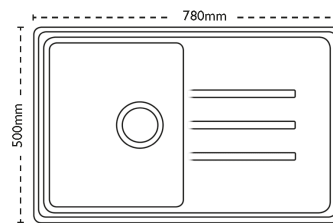

### Sink Details

<b>Material:</b>	Granite
<b>Sink Range:</b>	Debut
<b>Min Cabinet Size:</b>	500mm
<b>Colour:</b>	Polar White

### Unit Dimensions

<b>Left to Right:</b>	780mm
<b>Front to Back:</b>	500mm

### Bowl Dimensions

<b>Left to Right:</b>	340mm
<b>Front to Back:</b>	420mm
<b>Height:</b>	200mm

## Cut-Out Dimensions

---

**Left to Right:** 764mm

**Front to Back:** 484mm