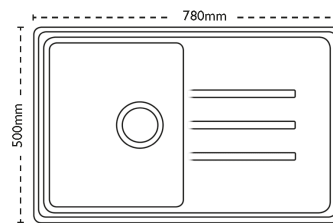

### Sink Details

<b>Material:</b>	Granite
<b>Sink Range:</b>	Debut
<b>Min Cabinet Size:</b>	500mm
<b>Colour:</b>	Stone Grey

### Unit Dimensions

<b>Left to Right:</b>	780mm
<b>Front to Back:</b>	500mm

### Bowl Dimensions

<b>Left to Right:</b>	340mm
<b>Front to Back:</b>	420mm
<b>Height:</b>	200mm

## Cut-Out Dimensions

**Left to Right:** 764mm

**Front to Back:** 484mm