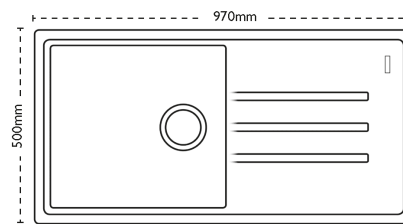

Sink Details

Material:	Granite
Sink Range:	Debut
Min Cabinet Size:	600mm
Colour:	Polar White

Unit Dimensions

Left to Right:	970mm
Front to Back:	500mm

Bowl Dimensions

Left to Right:	450mm
Front to Back:	420mm
Height:	200mm

Cut-Out Dimensions

Left to Right: 954mm

Front to Back: 484mm

Cut-Out Dimensions

Tap Hole: 35mm to be removed at installation