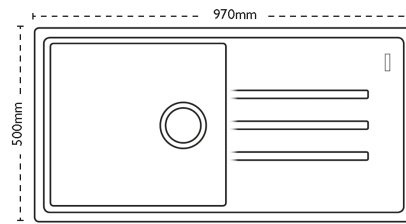

### Sink Details

<b>Material:</b>	Granite
<b>Sink Range:</b>	Debut
<b>Min Cabinet Size:</b>	600mm
<b>Colour:</b>	Polar White

### Unit Dimensions

<b>Left to Right:</b>	970mm
<b>Front to Back:</b>	500mm

### Bowl Dimensions

<b>Left to Right:</b>	450mm
<b>Front to Back:</b>	420mm
<b>Height:</b>	200mm

### Cut-Out Dimensions

**Left to Right:** 954mm

**Front to Back:** 484mm