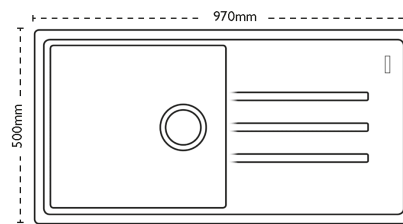

CARRON
P H O E N I X

Debut 105 | 114.0288.192

The Debut range offers a modern touch to a classic design, with soft drainer grooves and gentle corners, this sink offers all the functionality you would expect from a Carron Granite sink. Available in three models and each complemented by a range of accessories. Debut is a hard-working addition to your kitchen. Shown with Henley Chrome Tap.

Sink Details

Material:	Granite
Sink Range:	Debut
Min Cabinet Size:	600mm
Colour:	Stone Grey

Unit Dimensions

Left to Right:	970mm
Front to Back:	500mm

Bowl Dimensions

Left to Right:	450mm
Front to Back:	420mm
Height:	200mm

Cut-Out Dimensions