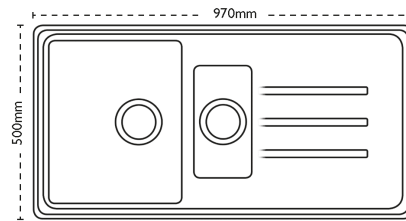

Sink Details

Material:	Granite
Sink Range:	Debut
Min Cabinet Size:	600mm
Colour:	Polar White

Unit Dimensions

Left to Right:	970mm
Front to Back:	500mm

Bowl Dimensions

Left to Right:	340mm
Front to Back:	420mm
Height:	200mm

Second Bowl Dimensions

Left to Right:	150mm
Front to Back:	290mm
Height:	100mm

Cut-Out Dimensions

Left to Right:	954mm
Front to Back:	484mm

Cut-Out Dimensions

Tap Hole:	35mm to be removed at installation
------------------	------------------------------------