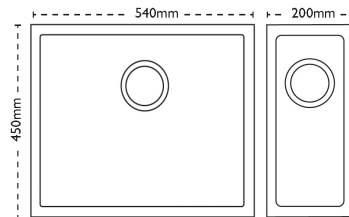

## Deca 105 | 127.0442.745

(DECA 105 PICTURED ON LEFT, SHOWN WITH DECA 50)

Deca is a superb example of minimalist practicality and style. Offering the durability of stainless steel, featuring 10mm corner radii throughout all models. Stunning good looks and easy to keep clean. Each Deca model can be installed either as an inset or undermount (cut-out dimensions shown are for Inset installation, for undermount information see attached Installation Instructions file). Shown with Henley Chrome Tap.

### Unit Dimensions

<b>Left to Right:</b>	540mm
<b>Front to Back:</b>	450mm

### Bowl Dimensions

<b>Left to Right:</b>	500mm
<b>Front to Back:</b>	410mm
<b>Height:</b>	200mm

#### Cut-Out Dimensions

<b>Left to Right:</b>	510mm
<b>Front to Back:</b>	420mm
<b>Radius:</b>	10mm