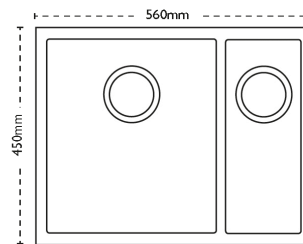

CARRON
P H O E N I X

Deca 150 | 127.0442.747

Deca is a superb example of minimalist practicality and style. Offering the durability of stainless steel, featuring 10mm corner radii throughout all models. Stunning good looks and easy to keep clean. Each Deca model can be installed either as an inset or undermount (cut-out dimensions shown are for Inset installation, for undermount information see attached Installation Instructions file). Shown with Henley Chrome Tap.

Sink Details

Material:	Stainless Steel
Sink Range:	Deca
Min Cabinet Size:	600mm
Colour:	Polished

Unit Dimensions

Left to Right:	560mm
Front to Back:	450mm

Bowl Dimensions

Left to Right:	340mm
Front to Back:	410mm
Height:	200mm