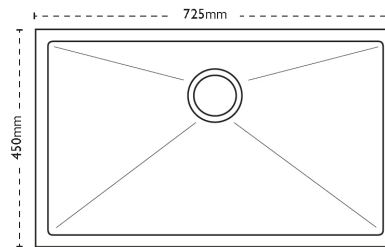

## Deca XL | 127.0437.219

Deca is a superb example of minimalist practicality and style. Offering the durability of stainless steel, featuring 10mm corner radii throughout all models. Stunning good looks and easy to keep clean. Each Deca model can be installed either as an inset or undermount (cut-out dimensions shown are for Inset installation, for undermount information see attached Installation Instructions file). Shown with Henley Chrome Tap.

### Unit Dimensions

<b>Left to Right:</b>	725mm
<b>Front to Back:</b>	450mm

### Bowl Dimensions

<b>Left to Right:</b>	685mm
<b>Front to Back:</b>	410mm
<b>Height:</b>	200mm

## Cut-Out Dimensions

<b>Left to Right:</b>	695mm
<b>Front to Back:</b>	420mm
<b>Radius:</b>	10mm