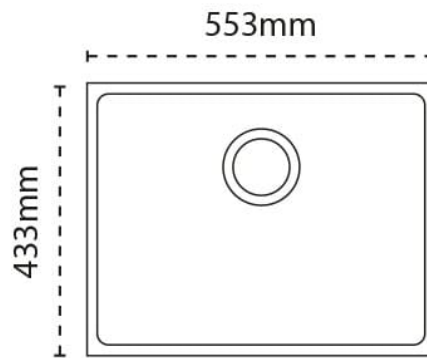

### Sink Details

<b>Material:</b>	Granite
<b>Min Cabinet Size:</b>	600mm
<b>Colour:</b>	Coffee (was Champagne)

### Unit Dimensions

<b>Left to Right:</b>	553mm
<b>Front to Back:</b>	433mm

### Bowl Dimensions

<b>Left to Right:</b>	520mm
<b>Front to Back:</b>	400mm
<b>Height:</b>	200mm

## Cut-Out Dimensions

**Left to Right:**

Utilise Template