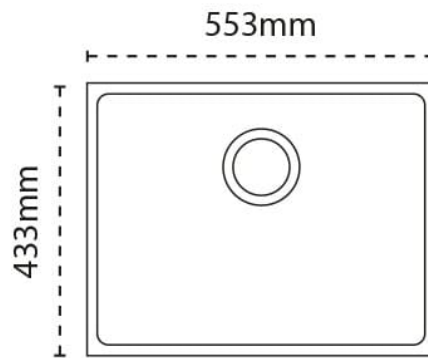

Sink Details

Material:	Granite
Min Cabinet Size:	600mm
Colour:	Coffee (was Champagne)

Unit Dimensions

Left to Right:	553mm
Front to Back:	433mm

Bowl Dimensions

Left to Right:	520mm
Front to Back:	400mm
Height:	200mm

Cut-Out Dimensions

Left to Right:

Utilise Template