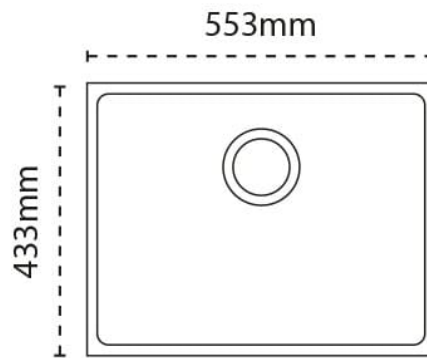

Sink Details

Material:	Granite
Min Cabinet Size:	600mm
Colour:	Matt Black

Unit Dimensions

Left to Right:	553mm
Front to Back:	433mm

Bowl Dimensions

Left to Right:	520mm
Front to Back:	400mm
Height:	200mm

Cut-Out Dimensions

Left to Right:

Utilise Template