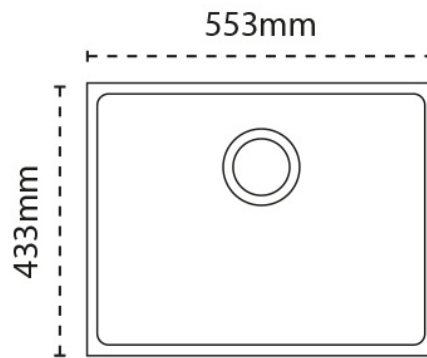

### Sink Details

<b>Material:</b>	Granite
<b>Sink Range:</b>	Haven
<b>Min Cabinet Size:</b>	600mm
<b>Colour:</b>	Polar White

### Unit Dimensions

<b>Left to Right:</b>	553mm
<b>Front to Back:</b>	433mm

### Bowl Dimensions

<b>Left to Right:</b>	520mm
<b>Front to Back:</b>	400mm
<b>Height:</b>	200mm

## Cut-Out Dimensions

**Left to Right:**

Utilise Template