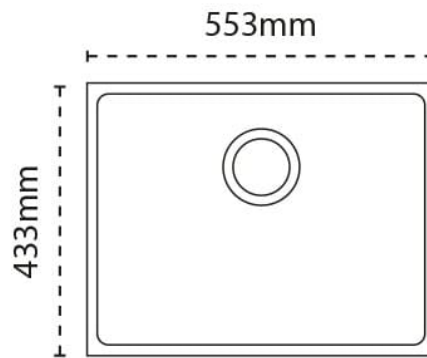

Sink Details

Material:	Granite
Sink Range:	Haven
Min Cabinet Size:	600mm
Colour:	Polar White

Unit Dimensions

Left to Right:	553mm
Front to Back:	433mm

Bowl Dimensions

Left to Right:	520mm
Front to Back:	400mm
Height:	200mm

Cut-Out Dimensions

Left to Right:

Utilise Template