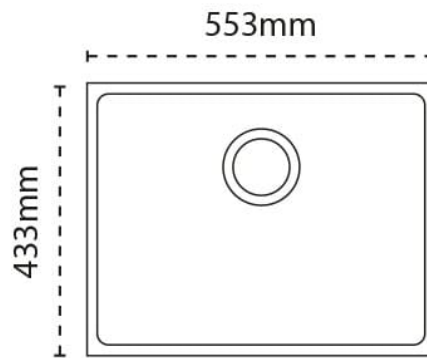

### Sink Details

<b>Material:</b>	Granite
<b>Sink Range:</b>	Haven
<b>Min Cabinet Size:</b>	600mm
<b>Colour:</b>	Polar White

### Unit Dimensions

<b>Left to Right:</b>	553mm
<b>Front to Back:</b>	433mm

### Bowl Dimensions

<b>Left to Right:</b>	520mm
<b>Front to Back:</b>	400mm
<b>Height:</b>	200mm

## Cut-Out Dimensions

**Left to Right:**

Utilise Template