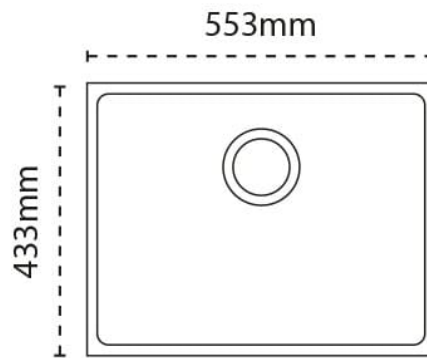

### Sink Details

<b>Material:</b>	Granite
<b>Sink Range:</b>	Haven
<b>Min Cabinet Size:</b>	600mm
<b>Colour:</b>	Stone Grey

### Unit Dimensions

<b>Left to Right:</b>	553mm
<b>Front to Back:</b>	433mm

### Bowl Dimensions

<b>Left to Right:</b>	520mm
<b>Front to Back:</b>	400mm
<b>Height:</b>	200mm

## Cut-Out Dimensions

**Left to Right:**

Utilise Template