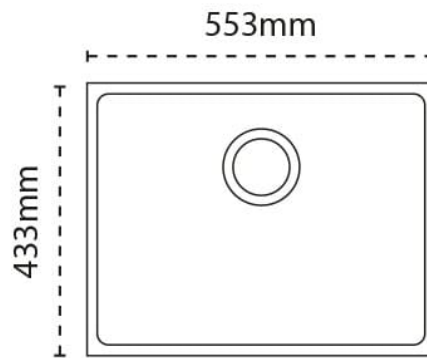

Sink Details

Material:	Granite
Sink Range:	Haven
Min Cabinet Size:	600mm
Colour:	Stone Grey

Unit Dimensions

Left to Right:	553mm
Front to Back:	433mm

Bowl Dimensions

Left to Right:	520mm
Front to Back:	400mm
Height:	200mm

Cut-Out Dimensions

Left to Right:

Utilise Template