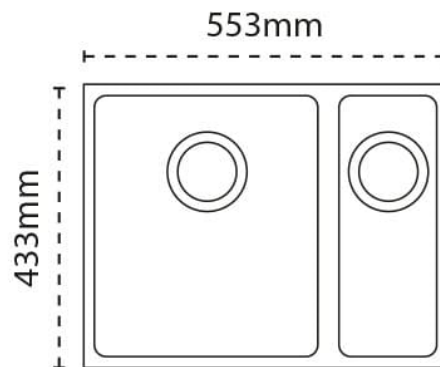

### Sink Details

<b>Material:</b>	Granite
<b>Min Cabinet Size:</b>	600mm
<b>Colour:</b>	Polar White

### Unit Dimensions

<b>Left to Right:</b>	553mm
<b>Front to Back:</b>	433mm

### Bowl Dimensions

<b>Left to Right:</b>	340mm
<b>Front to Back:</b>	400mm
<b>Height:</b>	200mm

## Second Bowl Dimensions

<b>Left to Right:</b>	150mm
<b>Front to Back:</b>	400mm
<b>Height:</b>	150mm