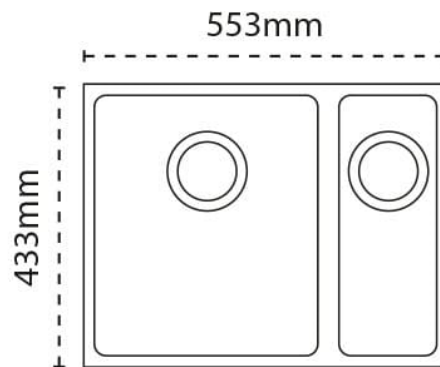

Sink Details

Material:	Granite
Sink Range:	Haven
Min Cabinet Size:	600mm
Colour:	Stone Grey

Unit Dimensions

Left to Right:	553mm
Front to Back:	433mm

Bowl Dimensions

Left to Right:	340mm
Front to Back:	400mm
Height:	200mm

Second Bowl Dimensions

Left to Right:	150mm
Front to Back:	400mm
Height:	150mm

Cut-Out Dimensions

Left to Right:	Utilise Templatemm
Front to Back:	Utilise Templatemm