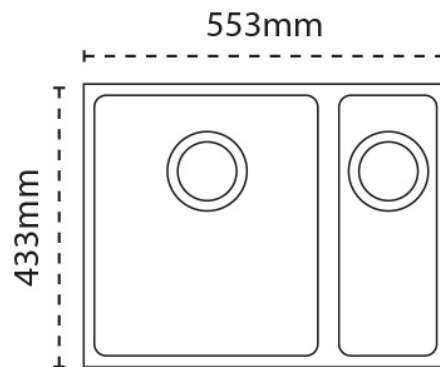

Sink Details

Material:	Granite
Sink Range:	Haven
Min Cabinet Size:	600mm
Colour:	Stone Grey

Unit Dimensions

Left to Right:	553mm
Front to Back:	433mm

Bowl Dimensions

Left to Right:	340mm
Front to Back:	400mm
Height:	200mm

Second Bowl Dimensions

Left to Right:	150mm
Front to Back:	400mm
Height:	150mm

Cut-Out Dimensions

Left to Right:	Utilise Templatemm
Front to Back:	Utilise Templatemm