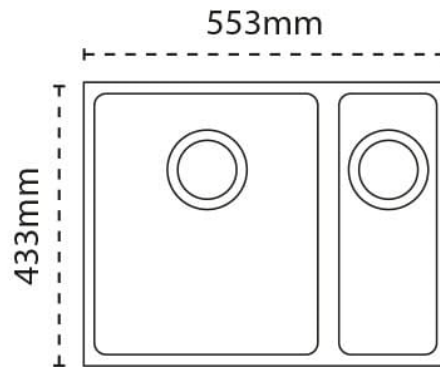

### Sink Details

<b>Material:</b>	Granite
<b>Sink Range:</b>	Haven
<b>Min Cabinet Size:</b>	600mm
<b>Colour:</b>	Coffee (was Champagne)

### Unit Dimensions

<b>Left to Right:</b>	553mm
<b>Front to Back:</b>	433mm

### Bowl Dimensions

<b>Left to Right:</b>	340mm
<b>Front to Back:</b>	400mm
<b>Height:</b>	200mm

## Second Bowl Dimensions

<b>Left to Right:</b>	150mm
<b>Front to Back:</b>	400mm
<b>Height:</b>	150mm