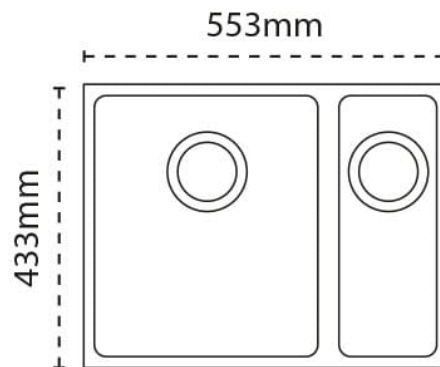

Sink Details

Material:	Granite
Sink Range:	Haven
Min Cabinet Size:	600mm
Colour:	Polar White

Unit Dimensions

Left to Right:	553mm
Front to Back:	433mm

Bowl Dimensions

Left to Right:	340mm
Front to Back:	400mm
Height:	200mm

Second Bowl Dimensions

Left to Right:	150mm
Front to Back:	400mm
Height:	150mm

Cut-Out Dimensions

Left to Right:	Utilise Template mm
-----------------------	---------------------