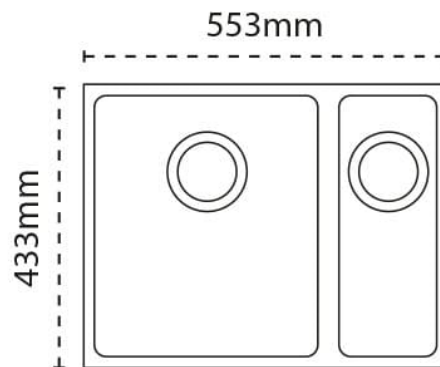

Sink Details

Material:	Granite
Sink Range:	Haven
Min Cabinet Size:	600mm
Colour:	Stone Grey

Unit Dimensions

Left to Right:	553mm
Front to Back:	433mm

Bowl Dimensions

Left to Right:	340mm
Front to Back:	400mm
Height:	200mm

Second Bowl Dimensions

Left to Right:	150mm
Front to Back:	400mm
Height:	150mm

Cut-Out Dimensions

Left to Right:	Utilise Template mm
-----------------------	---------------------