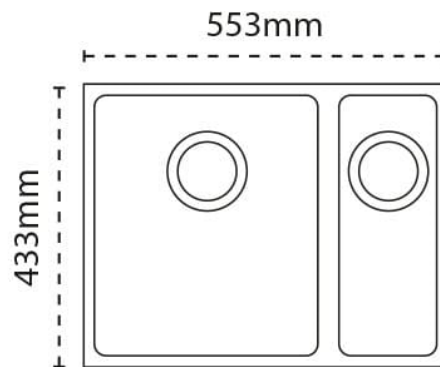

Sink Details

Material:	Granite
Sink Range:	Haven
Min Cabinet Size:	600mm
Colour:	Matt Black

Unit Dimensions

Left to Right:	553mm
Front to Back:	433mm

Bowl Dimensions

Left to Right:	340mm
Front to Back:	400mm
Height:	200mm

Second Bowl Dimensions

Left to Right:	150mm
Front to Back:	400mm
Height:	150mm

Cut-Out Dimensions

Left to Right:	Utilise Templatemm
Front to Back:	Utilise Templatemm