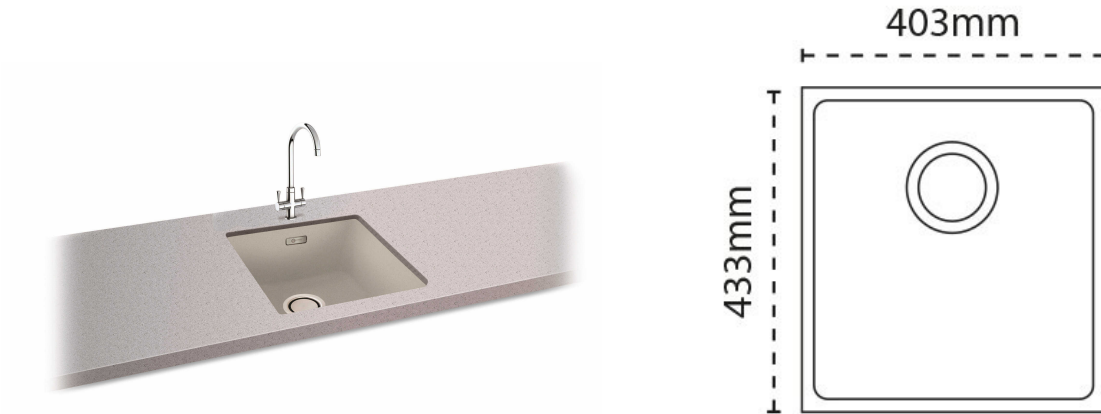

### Sink Details

|                          |                        |
|--------------------------|------------------------|
| <b>Material:</b>         | Granite                |
| <b>Sink Range:</b>       | Haven                  |
| <b>Min Cabinet Size:</b> | 450mm                  |
| <b>Colour:</b>           | Coffee (was Champagne) |

### Unit Dimensions

|                       |       |
|-----------------------|-------|
| <b>Left to Right:</b> | 403mm |
| <b>Front to Back:</b> | 433mm |

### Bowl Dimensions

|                       |       |
|-----------------------|-------|
| <b>Left to Right:</b> | 370mm |
| <b>Front to Back:</b> | 400mm |
| <b>Height:</b>        | 200mm |

## Cut-Out Dimensions

**Left to Right:**

Utilise Template