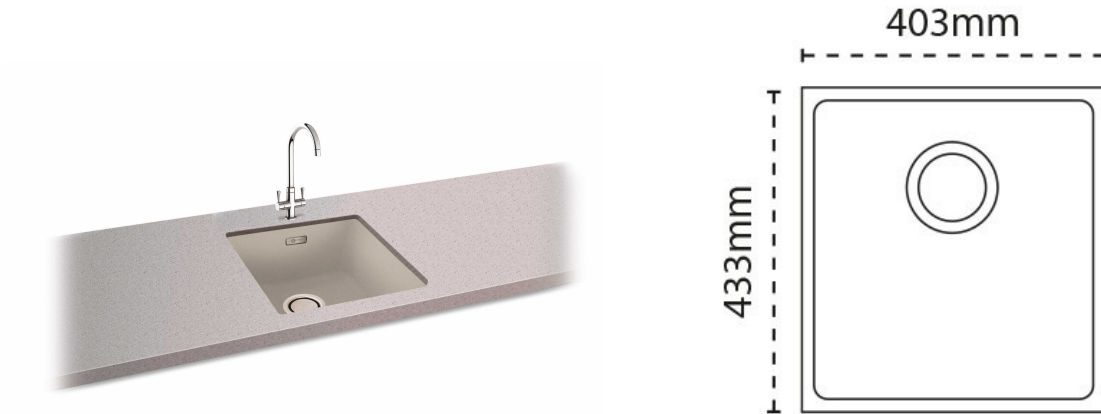

CARRON
P H O E N I X

Haven 90 | 125.0696.029

Haven opens up the design potential for undermounting Granite sinks into a wide range of work surface materials. With its choice of beautifully neutral tones and contemporary shades, Haven offers an appealing and high performance alternative to Stainless Steel. Replaces Fiji 90.

Sink Details

Material:	Granite
Sink Range:	Haven
Min Cabinet Size:	450mm
Colour:	Coffee (was Champagne)

Unit Dimensions

Left to Right:	403mm
Front to Back:	433mm

Bowl Dimensions

Left to Right:	370mm
Front to Back:	400mm
Height:	200mm

Cut-Out Dimensions

Left to Right:

Utilise Template