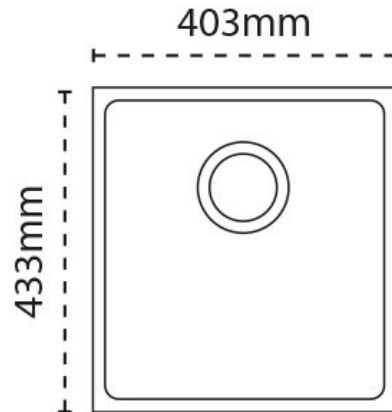

### Sink Details

<b>Material:</b>	Granite
<b>Sink Range:</b>	Haven
<b>Min Cabinet Size:</b>	450mm
<b>Colour:</b>	Polar White

### Unit Dimensions

<b>Left to Right:</b>	403mm
<b>Front to Back:</b>	433mm

### Bowl Dimensions

<b>Left to Right:</b>	370mm
<b>Front to Back:</b>	400mm
<b>Height:</b>	200mm

## Cut-Out Dimensions

**Left to Right:**

Utilise Template