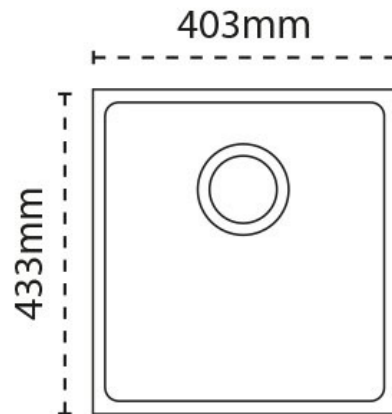

Sink Details

Material:	Granite
Sink Range:	Haven
Min Cabinet Size:	450mm
Colour:	Stone Grey

Unit Dimensions

Left to Right:	403mm
Front to Back:	433mm

Bowl Dimensions

Left to Right:	370mm
Front to Back:	400mm
Height:	200mm

Cut-Out Dimensions

Left to Right:

Utilise Template