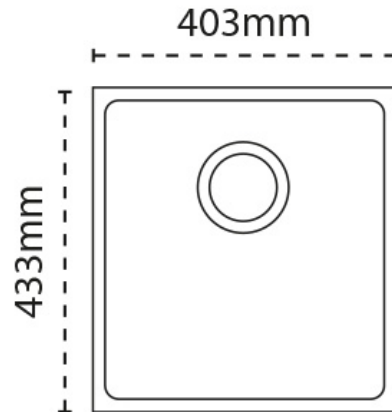

Sink Details

Material:	Granite
Sink Range:	Haven
Colour:	Matt Black

Unit Dimensions

Left to Right:	403mm
Front to Back:	433mm

Bowl Dimensions

Left to Right:	370mm
Front to Back:	400mm
Height:	200mm

Cut-Out Dimensions

Left to Right:	Utilise Template mm
Front to Back:	Utilise Template mm
Radius:	Utilise Template mm