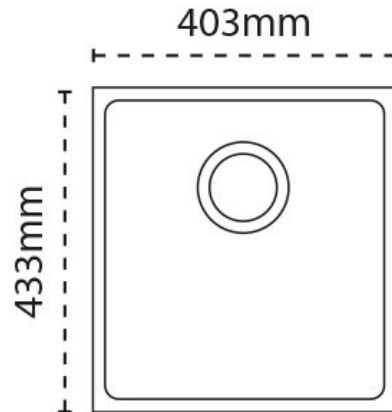

Sink Details

Material:	Granite
Sink Range:	Haven
Colour:	Matt Black

Unit Dimensions

Left to Right:	403mm
Front to Back:	433mm

Bowl Dimensions

Left to Right:	370mm
Front to Back:	400mm
Height:	200mm

Cut-Out Dimensions

Left to Right:	Utilise Template mm
Front to Back:	Utilise Template mm
Radius:	Utilise Template mm