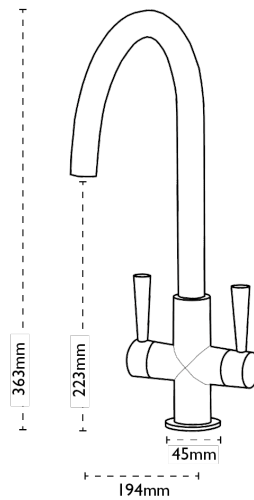

## Henley | 115.0254.448

Henley boasts a classic swan-neck and angled quarter-turn lever handles that will complement most kitchen styles.

### Tap Details

<b>Finish:</b>	Chrome
<b>Tap Type:</b>	Two Lever
<b>Valve Type:</b>	Ceramic Disc
<b>Tap Operation:</b>	Two Lever
<b>Water Pressure:</b>	Medium Pressure 0.5-1.2 bar

### Tap Dimensions

<b>Tap Height:</b>	363mm
<b>Spout Reach:</b>	194mm