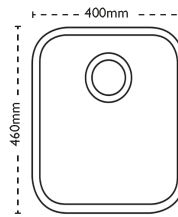

Sink Details

Material:	Stainless Steel
Sink Range:	Ibis
Min Cabinet Size:	400mm
Colour:	Polished

Unit Dimensions

Left to Right:	400mm
Front to Back:	460mm

Bowl Dimensions

Left to Right:	360mm
Front to Back:	420mm
Height:	200mm