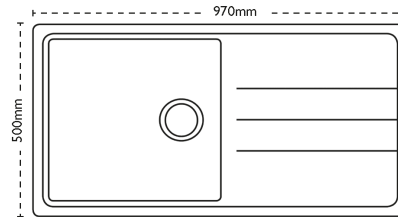

### Sink Details

<b>Material:</b>	Synthetic
<b>Sink Range:</b>	Janus
<b>Min Cabinet Size:</b>	600mm
<b>Colour:</b>	Arctic White

### Unit Dimensions

<b>Left to Right:</b>	970mm
<b>Front to Back:</b>	500mm

### Bowl Dimensions

<b>Left to Right:</b>	450mm
<b>Front to Back:</b>	420mm
<b>Height:</b>	200mm

### Cut-Out Dimensions

**Left to Right:** 950mm

**Front to Back:** 480mm