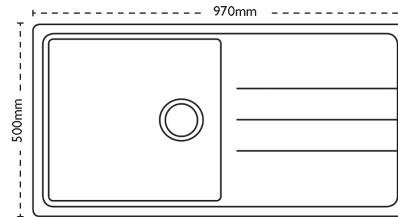

Sink Details

Material:	Synthetic
Sink Range:	Janus
Min Cabinet Size:	600mm
Colour:	Arctic White

Unit Dimensions

Left to Right:	970mm
Front to Back:	500mm

Bowl Dimensions

Left to Right:	450mm
Front to Back:	420mm
Height:	200mm

Cut-Out Dimensions

Left to Right: 950mm

Front to Back: 480mm

Cut-Out Dimensions

Tap Hole: 35mm to be removed at installation