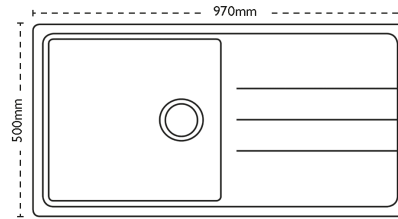

Sink Details

| | |
|--------------------------|-----------|
| Material: | Synthetic |
| Sink Range: | Janus |
| Min Cabinet Size: | 600mm |
| Colour: | Graphite |

Unit Dimensions

| | |
|-----------------------|-------|
| Left to Right: | 970mm |
| Front to Back: | 500mm |

Bowl Dimensions

| | |
|-----------------------|-------|
| Left to Right: | 450mm |
| Front to Back: | 420mm |
| Height: | 200mm |

Cut-Out Dimensions

Left to Right: 950mm

Front to Back: 480mm

Cut-Out Dimensions

Tap Hole: 35mm to be removed at installation