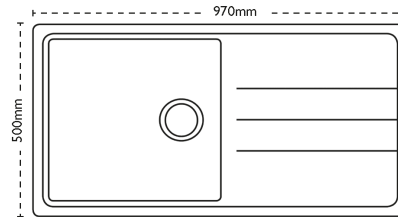

Sink Details

Material:	Synthetic
Sink Range:	Janus
Min Cabinet Size:	600mm
Colour:	Graphite

Unit Dimensions

Left to Right:	970mm
Front to Back:	500mm

Bowl Dimensions

Left to Right:	450mm
Front to Back:	420mm
Height:	200mm

Cut-Out Dimensions

Left to Right: 950mm

Front to Back: 480mm

Cut-Out Dimensions

Tap Hole: 35mm to be removed at installation