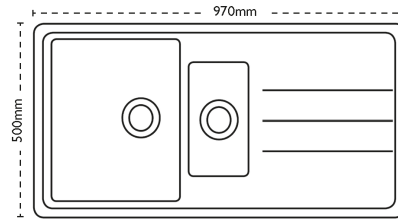

Sink Details

Material:	Synthetic
Sink Range:	Janus
Min Cabinet Size:	600mm
Colour:	Arctic White

Unit Dimensions

Left to Right:	970mm
Front to Back:	500mm

Bowl Dimensions

Left to Right:	340mm
Front to Back:	420mm
Height:	200mm

Second Bowl Dimensions

Left to Right: 150mm
Front to Back: 290mm
Height: 100mm

Cut-Out Dimensions

Left to Right: 950mm
Front to Back: 480mm

Cut-Out Dimensions

Tap Hole: 35mm to be removed at installation