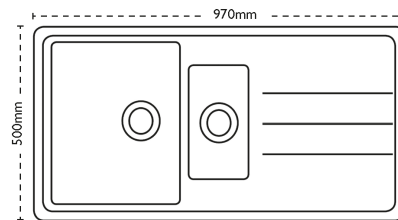

Sink Details

Material:	Synthetic
Sink Range:	Janus
Min Cabinet Size:	600mm
Colour:	Graphite

Unit Dimensions

Left to Right:	970mm
Front to Back:	500mm

Bowl Dimensions

Left to Right:	340mm
Front to Back:	420mm
Height:	200mm

Second Bowl Dimensions

Left to Right: 150mm
Front to Back: 290mm
Height: 100mm

Cut-Out Dimensions

Left to Right: 950mm
Front to Back: 480mm

Cut-Out Dimensions

Tap Hole: 35mm to be removed at installation