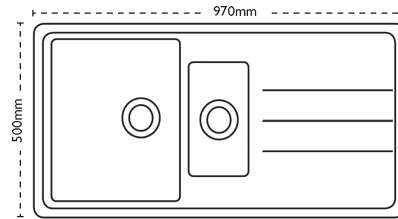

Sink Details

Material:	Synthetic
Sink Range:	Janus
Min Cabinet Size:	600mm
Colour:	Graphite

Unit Dimensions

Left to Right:	970mm
Front to Back:	500mm

Bowl Dimensions

Left to Right:	340mm
Front to Back:	420mm
Height:	200mm

Second Bowl Dimensions

Left to Right: 150mm
Front to Back: 290mm
Height: 100mm

Cut-Out Dimensions

Left to Right: 950mm
Front to Back: 480mm

Cut-Out Dimensions

Tap Hole: 35mm to be removed at installation