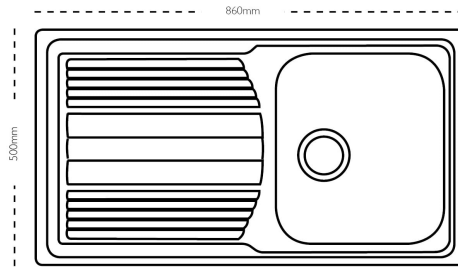

CARRON
P H O E N I X

Logica 100 | 101.0321.560

The Logica range of stainless sinks offers great design with a linear drainer pattern. Ideal for the modern developer product range.

Sink Details

Material:	Stainless Steel
Sink Range:	Logica
Min Cabinet Size:	500mm
Colour:	Polished

Unit Dimensions

Left to Right:	860mm
Front to Back:	500mm

Bowl Dimensions

Left to Right:	340mm
Front to Back:	400mm
Height:	180mm

Cut-Out Dimensions

Left to Right:	840mm
-----------------------	-------

Front to Back: 480mm

Radius: 20mm

Cut-Out Dimensions

Tap Hole: 35mm